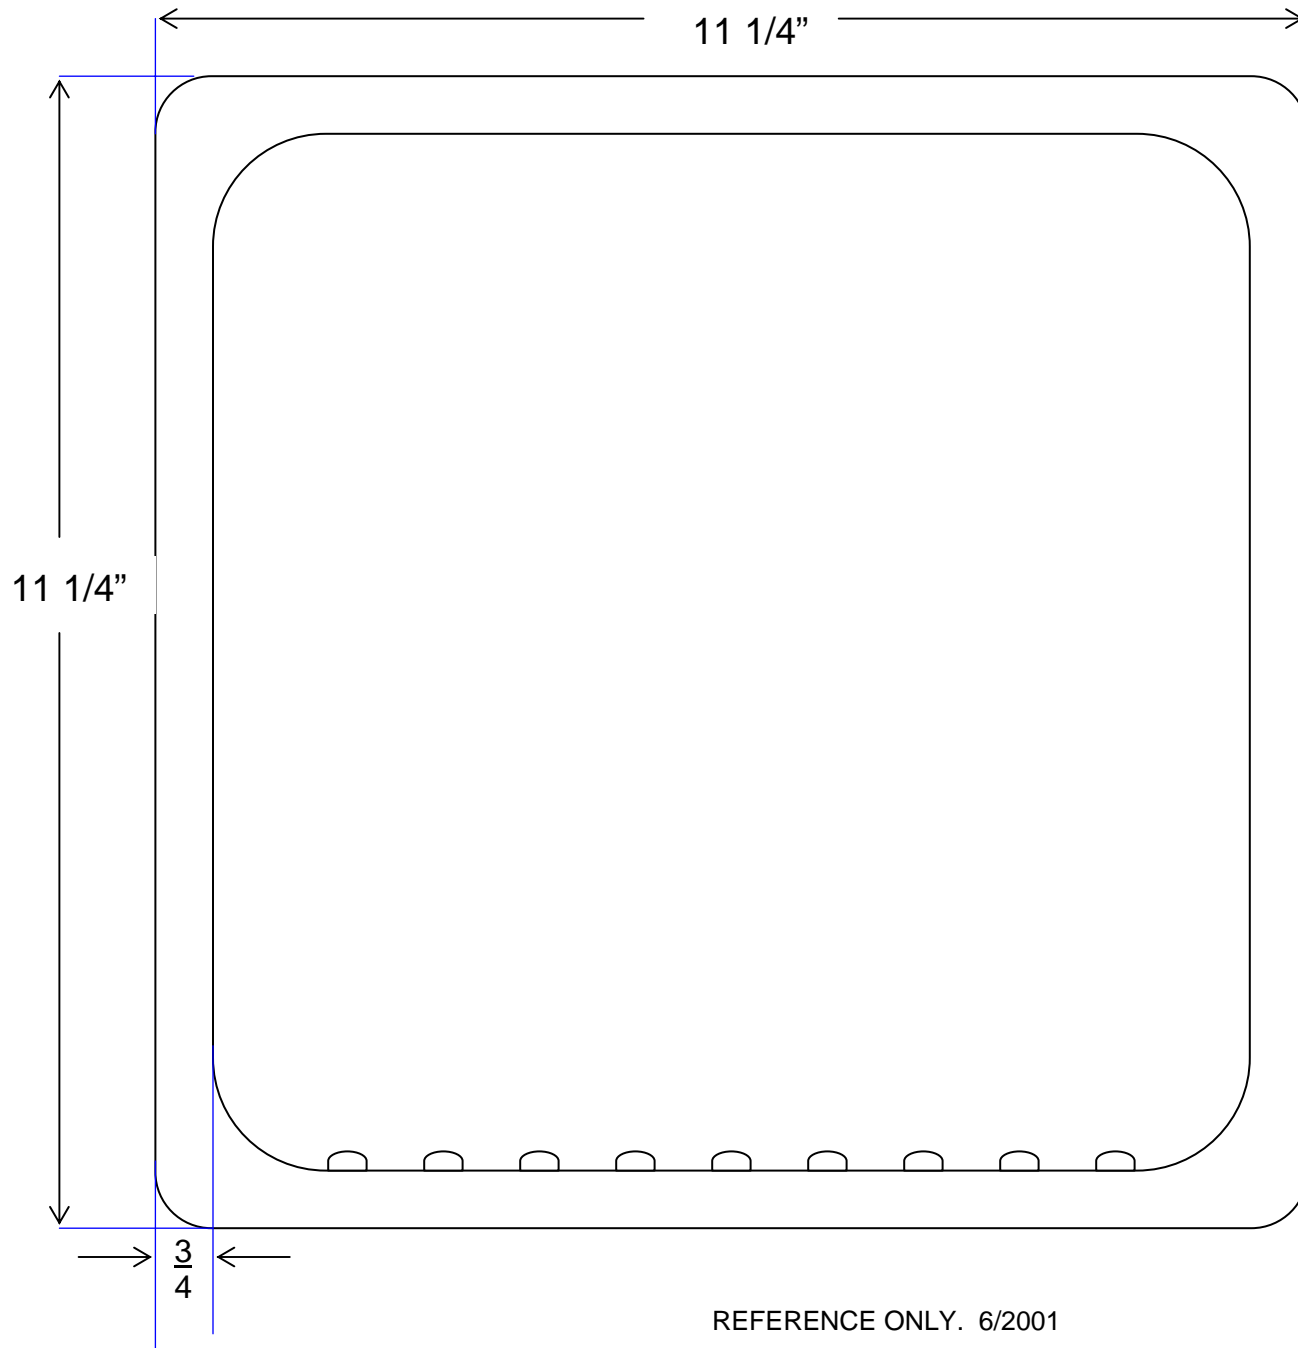

H10R –Recessed Shelf, 10” x 10”

H10R

REFERENCE ONLY. 6/2001